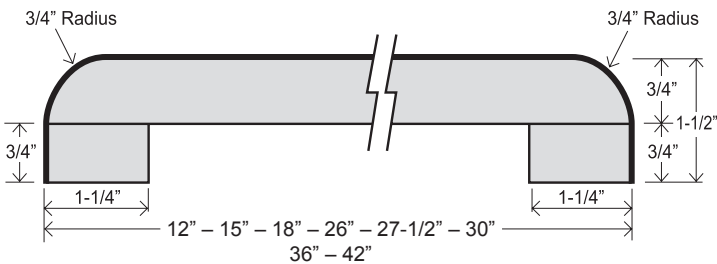

KITCHEN & VANITY TOP
 WFV 19
 WFV 22-1/2
 WFK 25

BAR TOP
 WFB 12
 WFB 15
 WFB 18
 WFB 26
 WFB 27-1/2
 WFB 30
 WFB 36
 WFB 42

FLAT DECK TOP
 WFF 22-1/2
 WFF 25
 WFF 26
 WFF 27-1/2
 WFF 30
 WFF 36
 WFF 42

FEATURES

- 3/4" radius front nose, 1-1/2" thick
- 1/4" cove radius for easy cleaning
- Featuring 1" x 1" cove molding
- 3/8" scribe for fitting out-of-square walls
- 1-1/4" front build-up for floating countertop installation
- Kitchen and vanity tops feature 3-3/4" backsplash
- All bars feature 3/4" roll radius both sides
- Flat deck tops have 3/4" roll front radius, unfinished back side