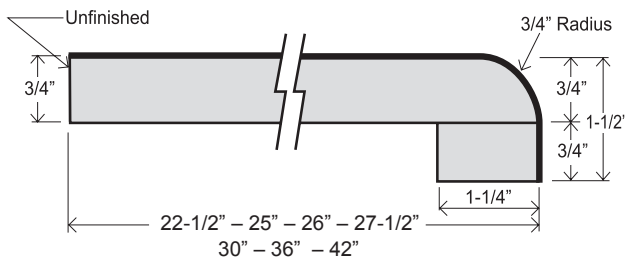

KITCHEN & VANITY TOP
 WFV 19
 WFV 22-1/2
 WFK 25

BAR TOP
 WFB 12
 WFB 15
 WFB 18
 WFB 26
 WFB 27-1/2
 WFB 30
 WFB 36
 WFB 42

FLAT DECK TOP
 WFF 22-1/2
 WFF 25
 WFF 26
 WFF 27-1/2
 WFF 30
 WFF 36
 WFF 42

FEATURES

- 3/4" radius front nose, 1-1/2" thick
- 1/4" cove radius for easy cleaning
- Featuring 1" x 1" cove molding
- 3/8" scribe for fitting out-of-square walls
- 1-1/4" front build-up for floating countertop installation
- Kitchen and vanity tops feature 3-3/4" backsplash
- All bars feature 3/4" roll radius both sides
- Flat deck tops have 3/4" roll front radius, unfinished back side