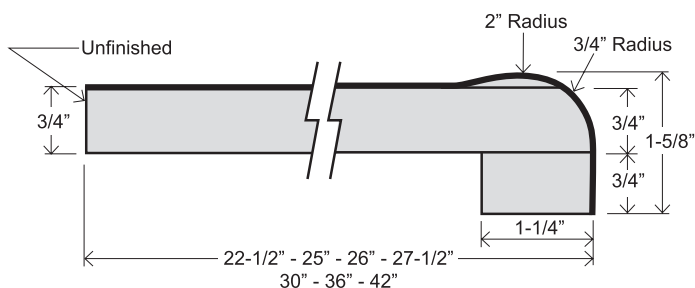

## FEATURES

- No-drip front nose, 1-1/2" thick
- 1/4 cove radius for easy cleaning
- Featuring 1" x 1" cove molding
- 1-1/4" front build-up for floating countertop installation
- Kitchen and vanity tops feature 3-3/4" backsplash
- 26" standard bars are no-drip both side
- Wide bars are no-drip one side with 3/4" roll radius back side
- Flat deck tops have no-drip frontnose, unfinished back side

**BAR TOP**  
UFB 26

**BAR TOP**  
UFB 27-1/2  
UFB 30  
UFB 36  
UFB 42

**FLAT DECK  
TOP**  
UFF 22-1/2  
UFF 25  
UFF 26  
UFF 27-1/2  
UFF 30  
UFF 36  
UFF 42

**NOTE: 12", 15", 18" Available in Waterfall style**