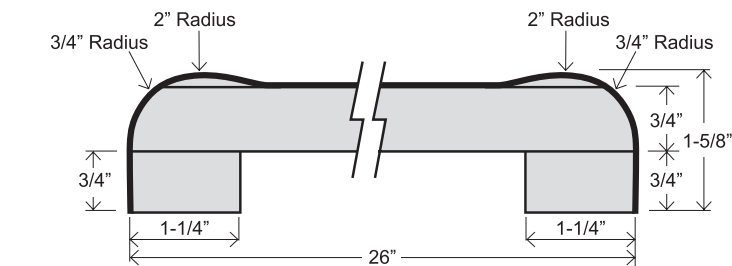

## FEATURES

- No-drip front nose, 1-1/2" thick
- 1/4 cove radius for easy cleaning
- Featuring 1" x 1" cove molding
- 1-1/4" front build-up for floating countertop installation
- Kitchen and vanity tops feature 3-3/4" backsplash
- 26" standard bars are no-drip both side
- Wide bars are no-drip one side with 3/4" roll radius back side
- Flat deck tops have no-drip frontnose, unfinished back side

**BAR TOP**  
UFB 26

**BAR TOP**  
UFB 27-1/2  
UFB 30  
UFB 36  
UFB 42

**FLAT DECK  
TOP**  
UFF 22-1/2  
UFF 25  
UFF 26  
UFF 27-1/2  
UFF 30  
UFF 36  
UFF 42

**NOTE: 12", 15", 18" Available in Waterfall style**