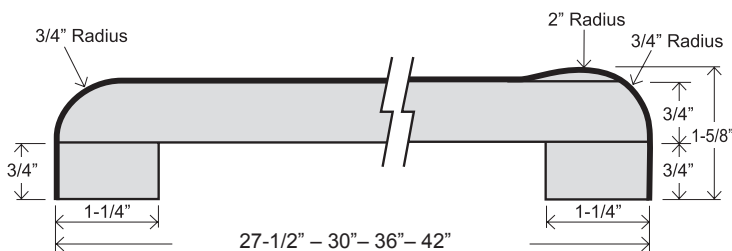

## FEATURES

- No-drip front nose, 1-1/2" thick
- 1/4 cove radius for easy cleaning
- Featuring 1" x 1" cove molding
- 1-1/4" front build-up for floating countertop installation
- Kitchen and vanity tops feature 3-3/4" backsplash
- 26" standard bars are no-drip both side
- Wide bars are no-drip one side with 3/4" roll radius back side
- Flat deck tops have no-drip frontnose, unfinished back side

**BAR TOP**  
UFB 26

**BAR TOP**  
UFB 27-1/2  
UFB 30  
UFB 36  
UFB 42

**FLAT DECK  
TOP**  
UFF 22-1/2  
UFF 25  
UFF 26  
UFF 27-1/2  
UFF 30  
UFF 36  
UFF 42

**NOTE: 12", 15", 18" Available in Waterfall style**