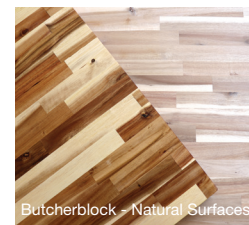

Transform Your Space

Achieve the sleek aesthetic of a modern countertop featuring the contemporary styling of Formica® Laminate and Hartson-Kennedy custom countertops.

Countertop Profiles

Ultra-Top Waterfall profile

Modern Contemporary Stylings profile

Dura-Top profile

E-Top 2000 profile

Caspian profile

Amoré profile

Butcherblock - Natural Surfaces

Don't see what you're looking for?

Visit hartson-kennedy.com to view the full collection.

CONTEMPORARY ½" FENIX® BIANCO KOS

CLASSIC 1-1/8" FENIX® GRIGIO BROMO

FEATURES

Low light reflectivity, extremely matte surface

Soft touch

Anti-fingerprint

Thermal healing of superficial microscratches

Contemporary ½" FENIX countertops