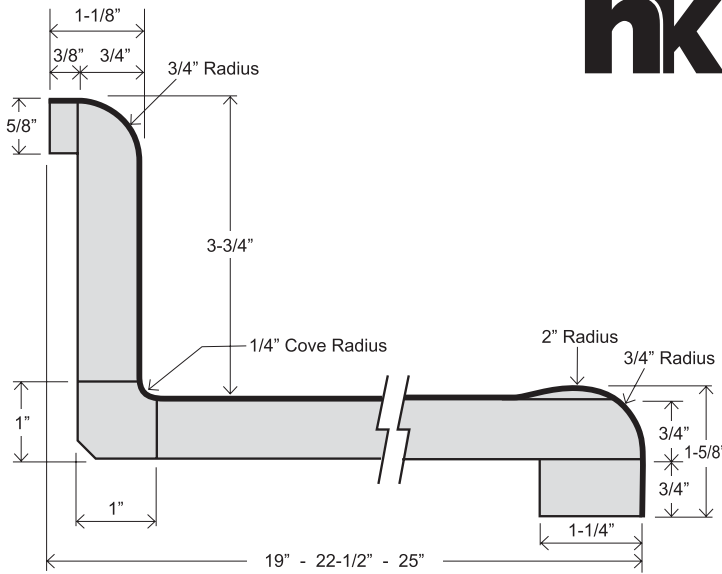

**Hartson
Kennedy**
est. 1948

ULTRA-TOP

NO-DRIP
1-1/2" FRONT NOSE

FEATURES

- No-drip front nose, 1-1/2" thick
- 1/4 cove radius for easy cleaning
- Featuring 1" x 1" cove molding
- 1-1/4" front build-up for floating countertop installation
- Kitchen and vanity tops feature 3-3/4" backsplash
- 26" standard bars are no-drip both side
- Wide bars are no-drip one side with 3/4" roll radius back side
- Flat deck tops have no-drip frontnose, unfinished back side

**KITCHEN &
VANITY TOP**
UFV 19
UFV 22-1/2
UFK 25

BAR TOP
UFB 26

BAR TOP
UFB 27-1/2
UFB 30
UFB 33
UFB 36
UFB 39
UFB 42

NOTE: 12", 15", 18" Available in Waterfall style

**FLAT DECK
TOP**
UFF 27-1/2
UFF 25
UFF 26
UFF 27-1/2
UFF 30
UFF 33
UFF 36
UFF 39
UFF 42