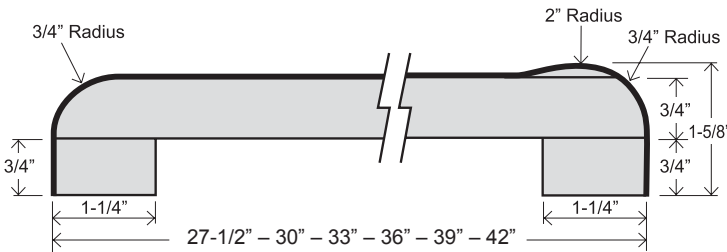

**Hartson
Kennedy**
est. 1948

ULTRA-TOP

NO-DRIP
1-1/2" FRONT NOSE

FEATURES

- No-drip front nose, 1-1/2" thick
- 1/4 cove radius for easy cleaning
- Featuring 1" x 1" cove molding
- 1-1/4" front build-up for floating countertop installation
- Kitchen and vanity tops feature 3-3/4" backsplash
- 26" standard bars are no-drip both side
- Wide bars are no-drip one side with 3/4" roll radius back side
- Flat deck tops have no-drip frontnose, unfinished back side

**KITCHEN &
VANITY TOP**
UFV 19
UFV 22-1/2
UFK 25

BAR TOP
UFB 26

BAR TOP
UFB 27-1/2
UFB 30
UFB 33
UFB 36
UFB 39
UFB 42

NOTE: 12", 15", 18" Available in Waterfall style

**FLAT DECK
TOP**
UFF 27-1/2
UFF 25
UFF 26
UFF 27-1/2
UFF 30
UFF 33
UFF 36
UFF 39
UFF 42