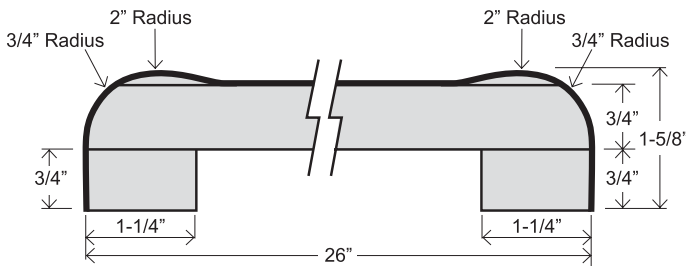

**Hartson
Kennedy**
est. 1948

ULTRA-TOP

NO-DRIP
1-1/2" FRONT NOSE

FEATURES

- No-drip front nose, 1-1/2" thick
- 1/4 cove radius for easy cleaning
- Featuring 1" x 1" cove molding
- 1-1/4" front build-up for floating countertop installation
- Kitchen and vanity tops feature 3-3/4" backsplash
- 26" standard bars are no-drip both side
- Wide bars are no-drip one side with 3/4" roll radius back side
- Flat deck tops have no-drip frontnose, unfinished back side

**KITCHEN &
VANITY TOP**
UFV 19
UFV 22-1/2
UFK 25

BAR TOP
UFB 26

BAR TOP
UFB 27-1/2
UFB 30
UFB 33
UFB 36
UFB 39
UFB 42

NOTE: 12", 15", 18" Available in Waterfall style

**FLAT DECK
TOP**
UFF 27-1/2
UFF 25
UFF 26
UFF 27-1/2
UFF 30
UFF 33
UFF 36
UFF 39
UFF 42