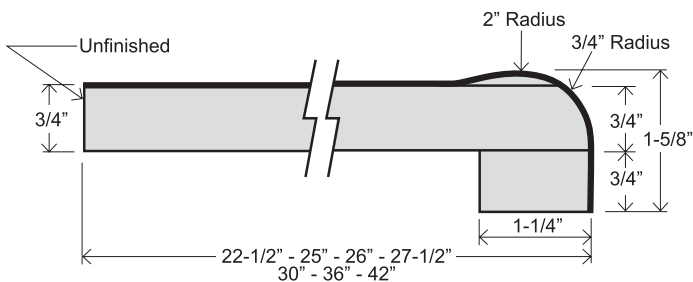

**Hartson
Kennedy**
est. 1948

ULTRA-TOP

NO-DRIP
1-1/2" FRONT NOSE

FEATURES

- No-drip front nose, 1-1/2" thick
- 1/4 cove radius for easy cleaning
- Featuring 1" x 1" cove molding
- 1-1/4" front build-up for floating countertop installation
- Kitchen and vanity tops feature 3-3/4" backsplash
- 26" standard bars are no-drip both side
- Wide bars are no-drip one side with 3/4" roll radius back side
- Flat deck tops have no-drip frontnose, unfinished back side

**KITCHEN &
VANITY TOP**
UFV 19
UFV 22-1/2
UFK 25

BAR TOP
UFB 26

BAR TOP
UFB 27-1/2
UFB 30
UFB 33
UFB 36
UFB 39
UFB 42

NOTE: 12", 15", 18" Available in Waterfall style

**FLAT DECK
TOP**
UFF 27-1/2
UFF 25
UFF 26
UFF 27-1/2
UFF 30
UFF 33
UFF 36
UFF 39
UFF 42