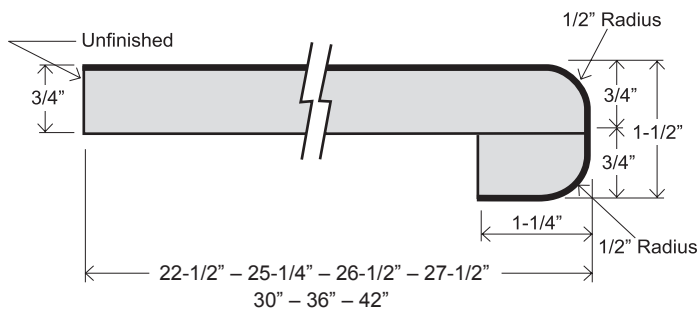

KITCHEN & VANITY TOP
 EWV 19
 EWV 22-1/2
 EWK 25-1/4

BAR TOP
 EWB 12
 EWB 15
 EWB 18
 EWB 26 -1/2
 EWB 27-1/2
 EWB 30
 EWB 36
 EWB 42

FLAT DECK TOP
 EWF 22-1/2
 EWF 25-1/4
 EWF 26-1/2
 EMF 27-1/2
 EWF 30
 EWF 36
 EWF 42

FEATURES

- European profile front nose, flat face with double radius, 1-1/2" thick
- 1/4" cove radius for easy cleaning
- Featuring 1" x 1" cove molding
- 3/8" scribe for fitting out-of-square walls
- 1-1/4" front build-up for floating countertop installation
- Kitchen and vanity tops feature 3" backsplash
- All bars feature double radius both sides
- Flat deck tops have flat face with double radius front side, unfinished back side