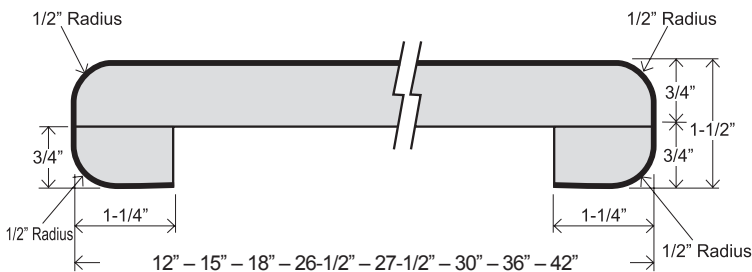

KITCHEN & VANITY TOP
 EWV 19
 EWV 22-1/2
 EWK 25-1/4

BAR TOP
 EWB 12
 EWB 15
 EWB 18
 EWB 26 -1/2
 EWB 27-1/2
 EWB 30
 EWB 36
 EWB 42

FLAT DECK TOP
 EWF 22-1/2
 EWF 25-1/4
 EWF 26-1/2
 EMF 27-1/2
 EWF 30
 EWF 36
 EWF 42

FEATURES

- European profile front nose, flat face with double radius, 1-1/2" thick
- 1/4" cove radius for easy cleaning
- Featuring 1" x 1" cove molding
- 3/8" scribe for fitting out-of-square walls
- 1-1/4" front build-up for floating countertop installation
- Kitchen and vanity tops feature 3" backsplash
- All bars feature double radius both sides
- Flat deck tops have flat face with double radius front side, unfinished back side