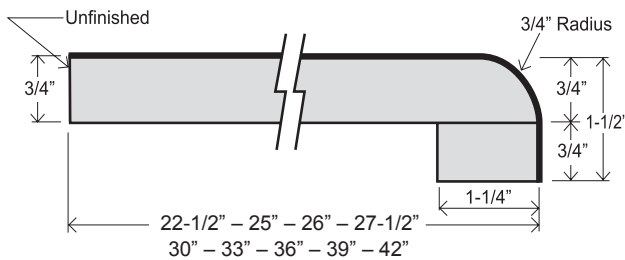

KITCHEN & VANITY TOP
WFV 19
WFV 22-1/2
WFK 25

FEATURES

- 3/4" radius front nose, 1-1/2" thick
- 1/4" cove radius for easy cleaning
- Featuring 1" x 1" cove molding
- 3/8" scribe for fitting out-of-square walls
- 1-1/4" front build-up for floating countertop installation
- Kitchen and vanity tops feature 3-3/4" backsplash
- All bars feature 3/4" roll radius both sides
- Flat deck tops have 3/4" roll front radius, unfinished back side

BAR TOP
WFB 12
WFB 15
WFB 18
WFB 26
WFB 27-1/2
WFB 30
WFB 33
WFB 36
WFB 39
WFB 42

FLAT DECK TOP
WFF 22-1/2
WFF 25
WFF 26
WFF 27-1/2
WFF 30
WFF 33
WFF 36
WFF 39
WFF 42