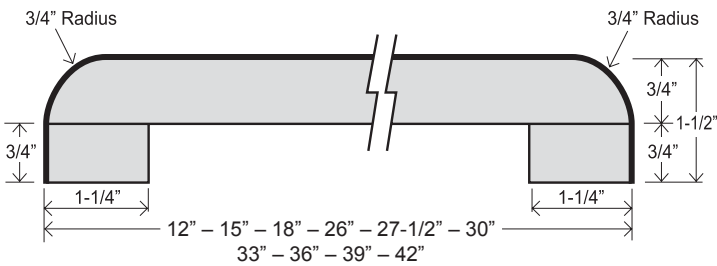

KITCHEN & VANITY TOP
WFV 19
WFV 22-1/2
WFK 25

FEATURES

- 3/4" radius front nose, 1-1/2" thick
- 1/4" cove radius for easy cleaning
- Featuring 1" x 1" cove molding
- 3/8" scribe for fitting out-of-square walls
- 1-1/4" front build-up for floating countertop installation
- Kitchen and vanity tops feature 3-3/4" backsplash
- All bars feature 3/4" roll radius both sides
- Flat deck tops have 3/4" roll front radius, unfinished back side

BAR TOP
WFB 12
WFB 15
WFB 18
WFB 26
WFB 27-1/2
WFB 30
WFB 33
WFB 36
WFB 39
WFB 42

FLAT DECK TOP
WFF 22-1/2
WFF 25
WFF 26
WFF 27-1/2
WFF 30
WFF 33
WFF 36
WFF 39
WFF 42