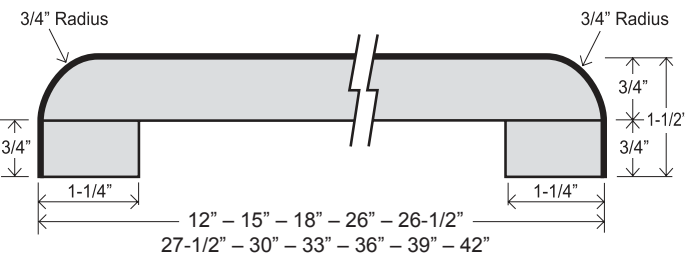

Manufactured at Marion, Indiana
location ONLY

KITCHEN & VANITY TOP

WFV 19
WFV 22-1/2
WFK 25-1/4

BAR TOP

WFB 12
WFB 15
WFB 18
WFB 26
WFB 26-1/2
WFB 27-1/2
WFB 30
WFB 33
WFB 36
WFB 39
WFB 42

FLAT DECK TOP

WFF 22-1/2
WFF 25-1/4
WFF 26
WFF 27-1/2
WFF 30
WFF 33
WFF 36
WFF 39
WFF 42

FEATURES

- 3/4" radius front nose, 1-1/2" thick
- 1/4" cove radius for easy cleaning
- Featuring 1" x 1" cove molding
- 5/8" scribe for fitting out-of-square walls
- 1-1/4" front build-up for floating countertop installation
- Kitchen and vanity tops feature 3-3/4" backsplash
- All bars feature 3/4" roll radius both sides
- Flat deck tops have 3/4" roll front radius, unfinished back side