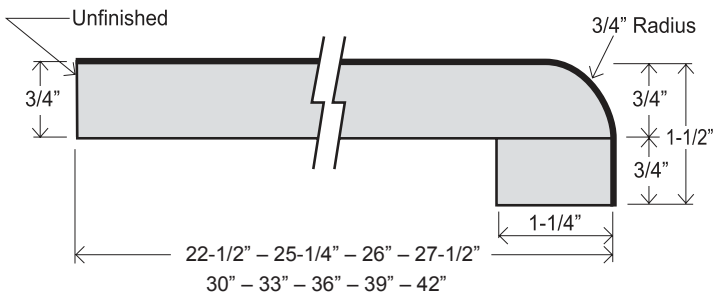

Manufactured at Marion, Indiana
location ONLY

KITCHEN & VANITY TOP

WFV 19
WFV 22-1/2
WFK 25-1/4

BAR TOP

WFB 12
WFB 15
WFB 18
WFB 26
WFB 26-1/2
WFB 27-1/2
WFB 30
WFB 33
WFB 36
WFB 39
WFB 42

FLAT DECK TOP

WFF 22-1/2
WFF 25-1/4
WFF 26
WFF 27-1/2
WFF 30
WFF 33
WFF 36
WFF 39
WFF 42

FEATURES

- 3/4" radius front nose, 1-1/2" thick
- 1/4" cove radius for easy cleaning
- Featuring 1" x 1" cove molding
- 5/8" scribe for fitting out-of-square walls
- 1-1/4" front build-up for floating countertop installation
- Kitchen and vanity tops feature 3-3/4" backsplash
- All bars feature 3/4" roll radius both sides
- Flat deck tops have 3/4" roll front radius, unfinished back side