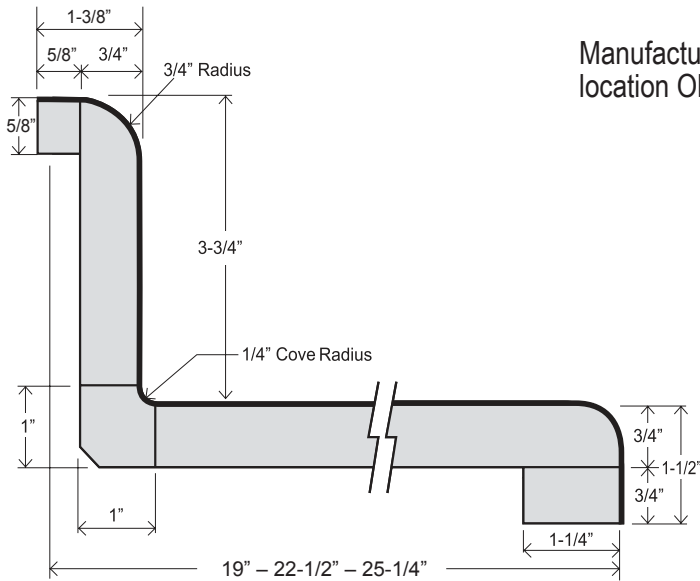

Manufactured at Marion, Indiana
location ONLY

KITCHEN & VANITY TOP

WFV 19
WFV 22-1/2
WFK 25-1/4

BAR TOP

WFB 12
WFB 15
WFB 18
WFB 26
WFB 26-1/2
WFB 27-1/2
WFB 30
WFB 33
WFB 36
WFB 39
WFB 42

FLAT DECK TOP

WFF 22-1/2
WFF 25-1/4
WFF 26
WFF 27-1/2
WFF 30
WFF 33
WFF 36
WFF 39
WFF 42

FEATURES

- 3/4" radius front nose, 1-1/2" thick
- 1/4" cove radius for easy cleaning
- Featuring 1" x 1" cove molding
- 5/8" scribe for fitting out-of-square walls
- 1-1/4" front build-up for floating countertop installation
- Kitchen and vanity tops feature 3-3/4" backsplash
- All bars feature 3/4" roll radius both sides
- Flat deck tops have 3/4" roll front radius, unfinished back side