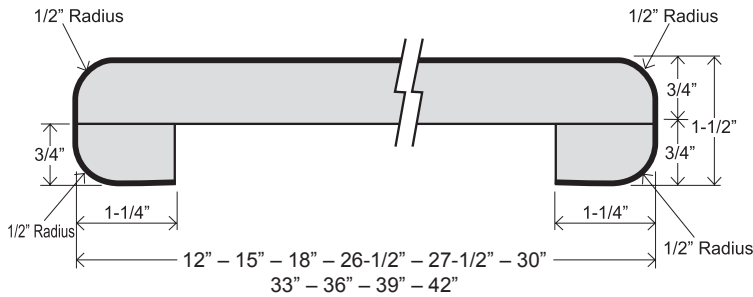

KITCHEN & VANITY TOP
EWW 19
EWW 22-1/2
EWW 25-1/4

BAR TOP
EWB 12
EWB 15
EWB 18
EWB 26 -1/2
EWB 27-1/2
EWB 30
EWB 33
EWB 36
EWB 39
EWB 42

FLAT DECK TOP
EWF 22-1/2
EWF 25-1/4
EWF 26-1/2
EMF 27-1/2
EWF 30
EWF 33
EWF 36
EWF 39
EWF 42

FEATURES

- European profile front nose, flat face with double radius, 1-1/2" thick
- 1/4" cove radius for easy cleaning
- Featuring 1" x 1" cove molding
- 3/8" scribe for fitting out-of-square walls
- 1-1/4" front build-up for floating countertop installation
- Kitchen and vanity tops feature 3" backsplash
- All bars feature double radius both sides
- Flat deck tops have flat face with double radius front side, unfinished back side