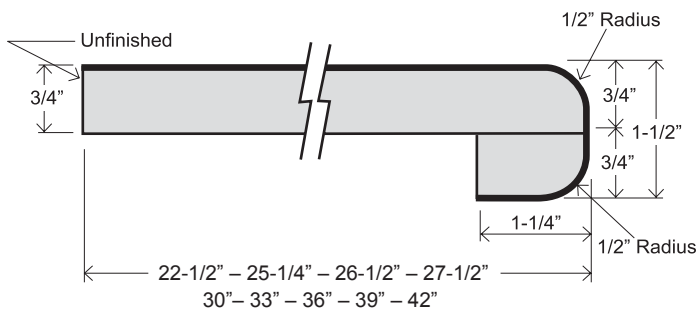

KITCHEN & VANITY TOP
EWW 19
EWW 22-1/2
EWW 25-1/4

BAR TOP
EWB 12
EWB 15
EWB 18
EWB 26 -1/2
EWB 27-1/2
EWB 30
EWB 33
EWB 36
EWB 39
EWB 42

FLAT DECK TOP
EWF 22-1/2
EWF 25-1/4
EWF 26-1/2
EMF 27-1/2
EWF 30
EWF 33
EWF 36
EWF 39
EWF 42

FEATURES

- European profile front nose, flat face with double radius, 1-1/2" thick
- 1/4" cove radius for easy cleaning
- Featuring 1" x 1" cove molding
- 3/8" scribe for fitting out-of-square walls
- 1-1/4" front build-up for floating countertop installation
- Kitchen and vanity tops feature 3" backsplash
- All bars feature double radius both sides
- Flat deck tops have flat face with double radius front side, unfinished back side