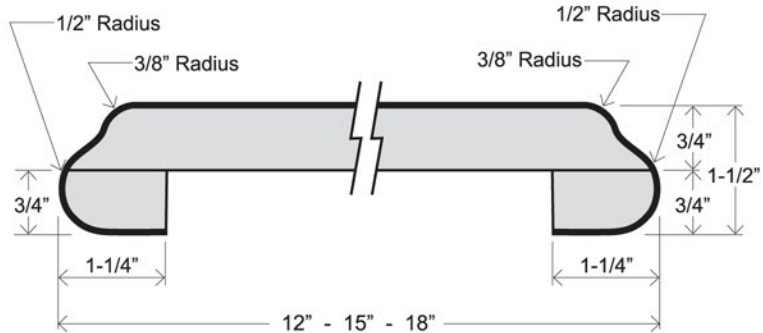

HARTSON

AMORE' SCULPTURED SERIES

FEATURES

- Sculptured front nose, 1-1/2" thick
- 1/4" cove radius for easy cleaning
- Featuring 1" x 1" cove molding
- 3/8" MDF scribe for fitting out-of-square walls
- Kitchen and vanity tops feature 3" backsplash
- All bars feature sculptured profile wrap both sides
- Flat deck tops feature sculptured wrap front side, unfinished back side

KITCHEN & VANITY TOP
 SAV 19
 SAV 22-1/2
 SAK 25-1/4

BAR TOP
 SAB 26-1/2
 SAB 30
 SAB 36
 SAB 42

BAR TOP
 SAB 12
 SAB 15
 SAB 18

FLAT DECK TOP
 SAF 22-1/2
 SAF 25-1/4
 SAF 26-1/2
 SAF 30
 SAF 36
 SAF 42

HARTSON-KENNEDY CABINET TOP CO., INC.