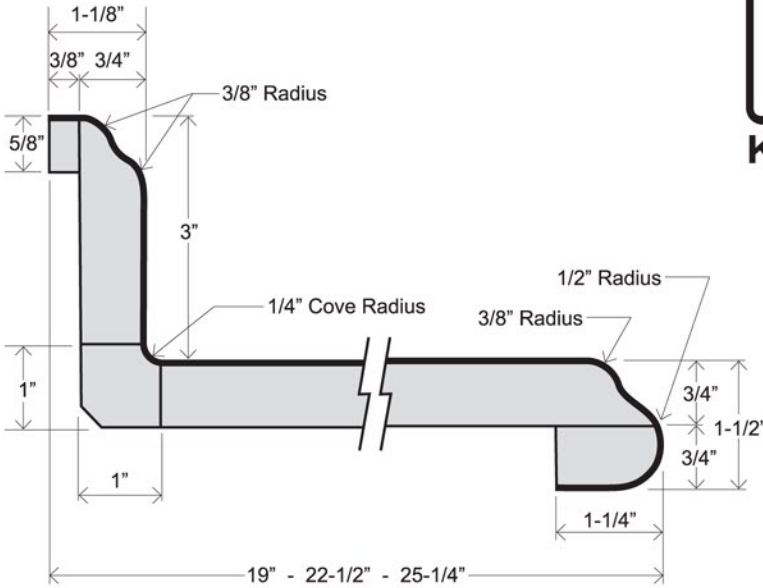

HARTSON

AMORE' SCULPTURED SERIES

FEATURES

- Sculptured front nose, 1-1/2" thick
- 1/4" cove radius for easy cleaning
- Featuring 1" x 1" cove molding
- 3/8" MDF scribe for fitting out-of-square walls
- Kitchen and vanity tops feature 3" backsplash
- All bars feature sculptured profile wrap both sides
- Flat deck tops feature sculptured wrap front side, unfinished back side

KITCHEN & VANITY TOP
 SAV 19
 SAV 22-1/2
 SAK 25-1/4

BAR TOP
 SAB 26-1/2
 SAB 30
 SAB 36
 SAB 42

BAR TOP
 SAB 12
 SAB 15
 SAB 18

FLAT DECK TOP
 SAF 22-1/2
 SAF 25-1/4
 SAF 26-1/2
 SAF 30
 SAF 36
 SAF 42

HARTSON-KENNEDY CABINET TOP CO., INC.