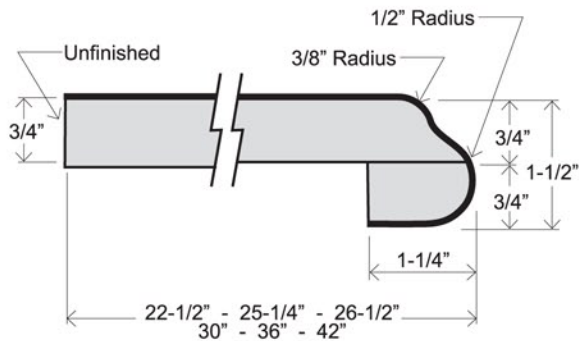

HARTSON

AMORE' SCULPTURED SERIES

FEATURES

- Sculptured front nose, 1-1/2" thick
- 1/4" cove radius for easy cleaning
- Featuring 1" x 1" cove molding
- 3/8" MDF scribe for fitting out-of-square walls
- Kitchen and vanity tops feature 3" backsplash
- All bars feature sculptured profile wrap both sides
- Flat deck tops feature sculptured wrap front side, unfinished back side

KITCHEN & VANITY TOP
 SAV 19
 SAV 22-1/2
 SAK 25-1/4

BAR TOP
 SAB 26-1/2
 SAB 30
 SAB 36
 SAB 42

BAR TOP
 SAB 12
 SAB 15
 SAB 18

FLAT DECK TOP
 SAF 22-1/2
 SAF 25-1/4
 SAF 26-1/2
 SAF 30
 SAF 36
 SAF 42

HARTSON-KENNEDY CABINET TOP CO., INC.