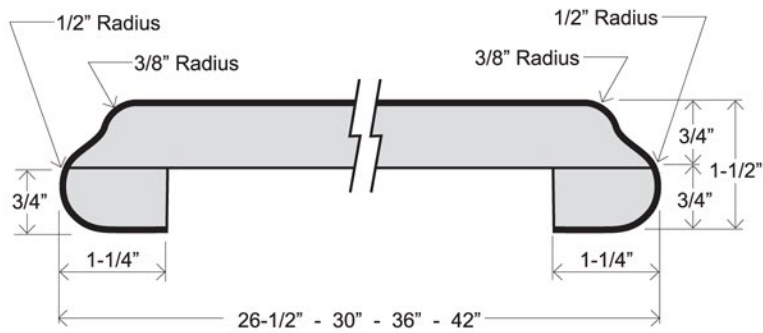

HARTSON

AMORE' SCULPTURED SERIES

FEATURES

- Sculptured front nose, 1-1/2" thick
- 1/4" cove radius for easy cleaning
- Featuring 1" x 1" cove molding
- 3/8" MDF scribe for fitting out-of-square walls
- Kitchen and vanity tops feature 3" backsplash
- All bars feature sculptured profile wrap both sides
- Flat deck tops feature sculptured wrap front side, unfinished back side

KITCHEN & VANITY TOP
 SAV 19
 SAV 22-1/2
 SAK 25-1/4

BAR TOP
 SAB 26-1/2
 SAB 30
 SAB 36
 SAB 42

BAR TOP
 SAB 12
 SAB 15
 SAB 18

FLAT DECK TOP
 SAF 22-1/2
 SAF 25-1/4
 SAF 26-1/2
 SAF 30
 SAF 36
 SAF 42

HARTSON-KENNEDY CABINET TOP CO., INC.